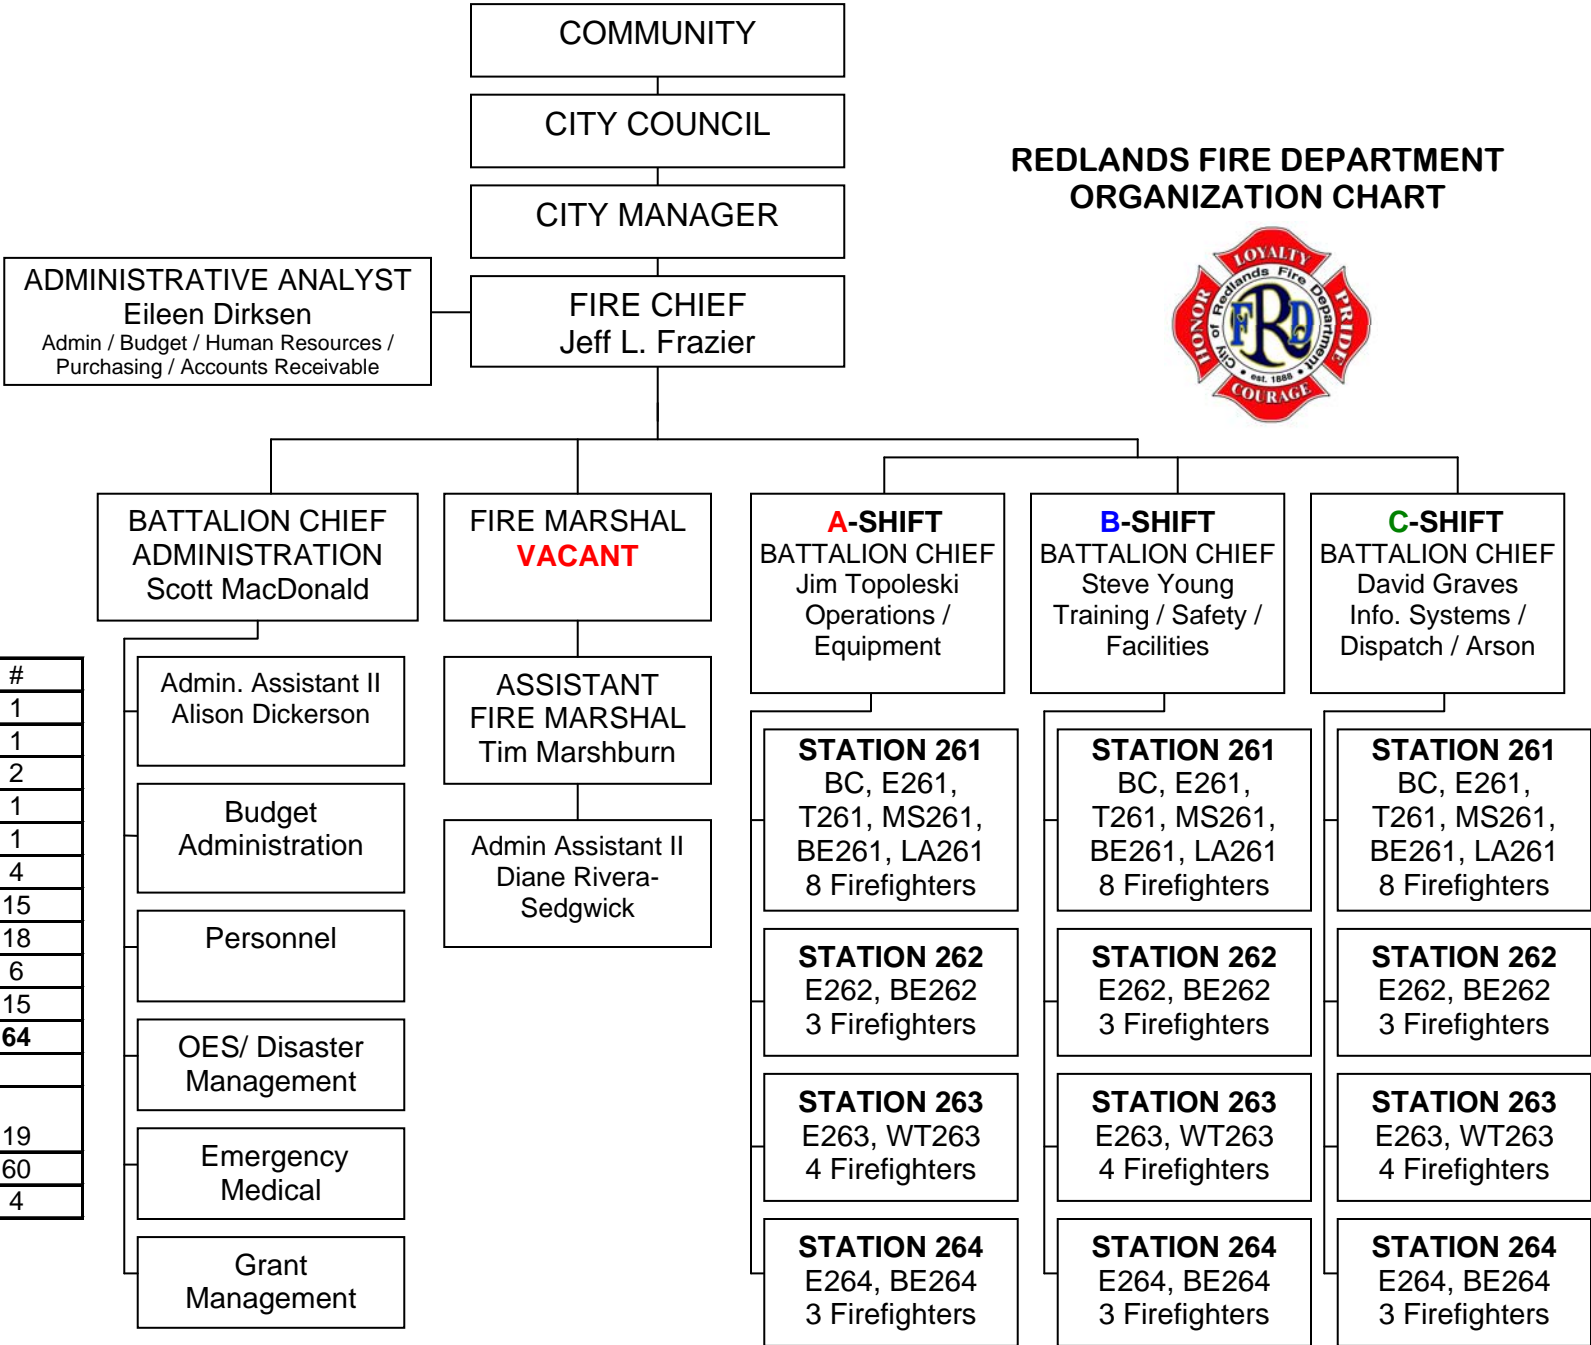

# REDLANDS FIRE DEPARTMENT ORGANIZATION CHART

POSITION	#
FIRE CHIEF	1
ADMIN ANALYST	1
ADMIN AIDE II	2
FIRE MARSHAL	1
FIRE INSPECTOR	1
BATT CHIEF	4
CAPTAIN	15
ENGINEER	18
FIREFIGHTER	6
FF/PM	15
<b>TOTAL</b>	<b>64</b>
OPERATIONS PER SHIFT	19
UNIFORM	60
CIVILIAN	4